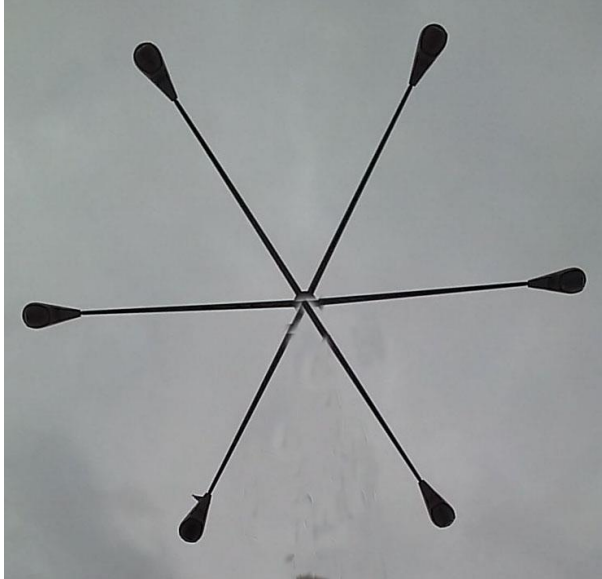

Mystery Photo - May 2018

Looks like something twirled by a majorette doesn't it?

This is the real photo before I used Photoshop to remove the one feature which I knew would give it away.

It is one of the original Burlington Mall light standards, still in the east parking lot, between Hudson's Bay and the Canadian Tire store.

There were **no** guesses but it was pretty impossible after the image was altered.

Cont'd.....

Here's another photo, taken at night –

Photos and suggestion from Alan Harrington

16 June 2018